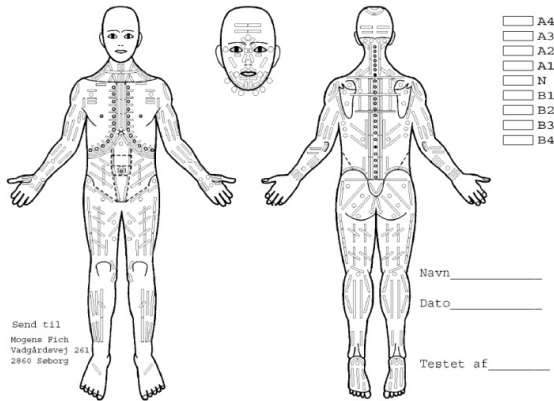

BODYDYNAMIC
International

Full Bodymap Education

by Bodydynamic Analyst Lene Wisbom

An offer of the specialist education in the Full Bodymap at Bodydynamic International.

A part of becoming Bodydynamic Analyst and able to do precise regressive work into deep early issues with your clients.

Full Bodymap will provide the opportunity to find the forgotten resources, the path of chaos and trauma work. During the weekends, the individual muscle's anatomical location, movement, function and test is presented and trained, as well as the individual participant's ability to sense, assess and decide the test response. There will also be time for deepening test reading, learning in presentation of tests for a client, how to use it and introduction in hands on for therapists.